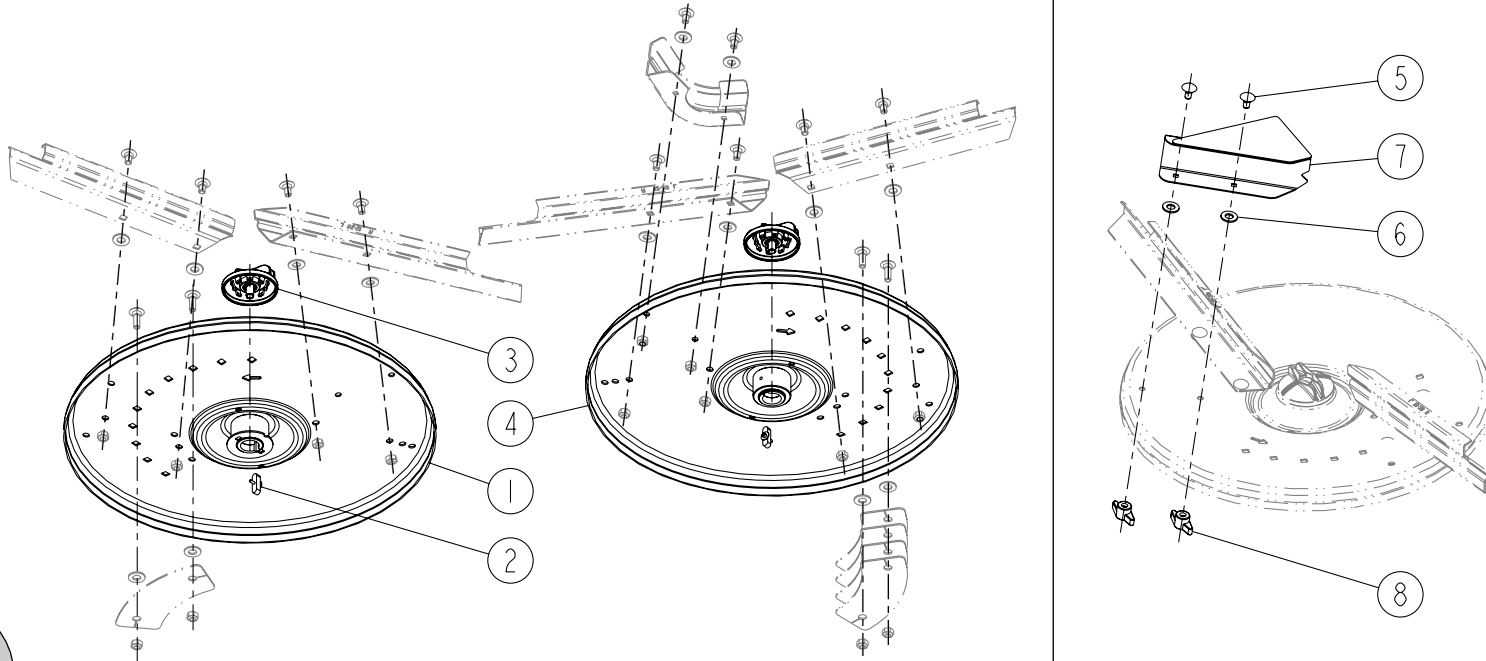

REP	CODE	DÉSIGNATION
1	916302	Plateau g dpx ad so
2	911039	Clavette plateaux bd as
3	911040	Molette serrage plateaux bd as
4	916303	Plateau d dpx ad so
5	558916	Vis trcc 8x16 inox a2 70
6	573810	Rondelle m10 n inox a2 70
7	916330	Pale ecobord d ad so
8	911000	Poignee a oreille h8 inox as
9	210100	Kit jeu de pales 12-28 as
10	210150	Kit jeu de pales 12-28 hr as
11	210110	Kit jeu de pales 24-36 as
12	210160	Kit jeu de pales 24-36 hr as

E2-00