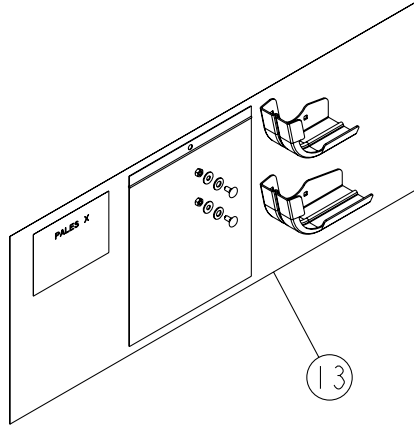

REP	CODE	DÉSIGNATION
13	210200	Kit jeu pales trib 3d 12-28 as
14	210210	Kit jeu pales trib 3d 24-36 as
15	911046	Kit pale tribord 3d t12 as
16	911047	Kit pale tribord 3d t28 as
17	911048	Kit pale tribord 3d t24 as
18	911049	Kit pale tribord 3d t36 as

(Bis)
E2-00