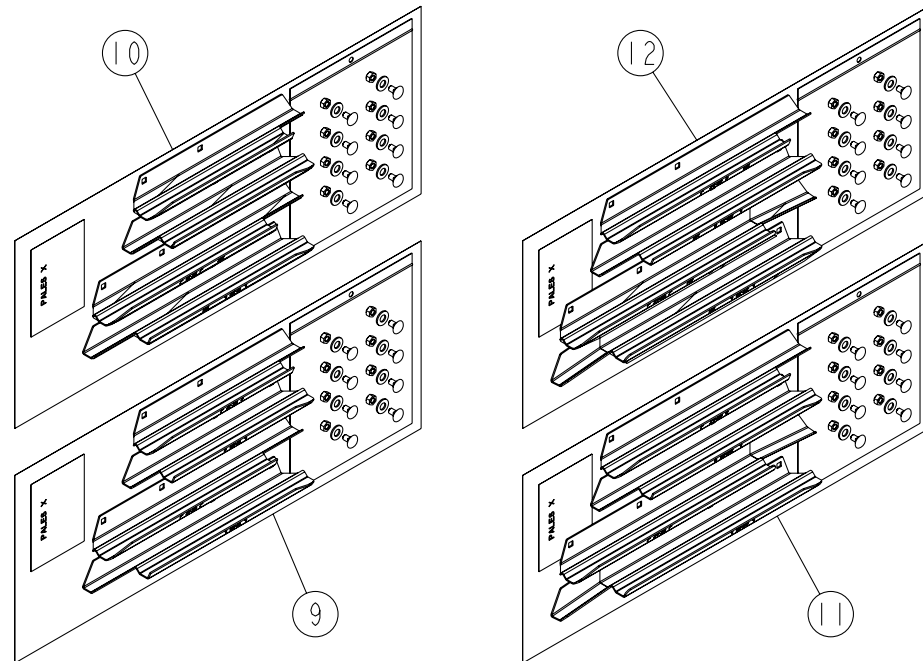

REP	CODE	DÉSIGNATION
1	916302	Plateau g dpx ad so
2	911039	Clavette plateaux bd as
3	911040	Molette serrage plateaux bd as
4	916303	Plateau d dpx ad so
5	558916	Vis trcc 8x16 inox a2 70
6	573810	Rondelle m10 n inox a2 70
7	916330	Pale ecobord d ad so
8	911000	Poignee a oreille h8 inox as
9	210100	Kit jeu de pales 12-28 as
10	210150	Kit jeu de pales 12-28 hr as
11	210110	Kit jeu de pales 24-36 as
12	210160	Kit jeu de pales 24-36 hr as

E2-00